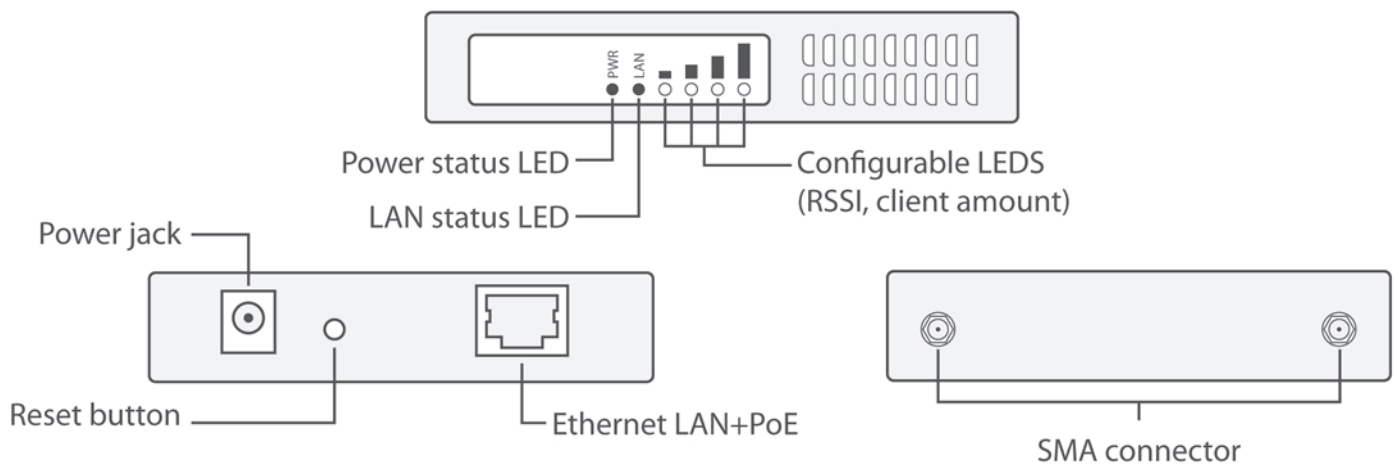

Physical

Dimensions	Length 123 mm (4.8 "), width 85 mm (3.3 "), height 20 mm (0.78 ")
Weight	280 g (9.8 oz)
Power supply	12 - 48 V DC passive PoE
Power source	100 – 240 VAC via included adapter
Power consumption	7 W

Environmental

Operating temperature	-20°C (-4 F) ~ +65°C (+149 F)
Humidity	0 ~ 90 % (non-condensing)

Management

System configuration	User-friendly web GUI, Command line via SSH, centralized Wireless Network Management System, reset reset via reset tool
System monitoring	SNMP v1/2c/3 server, Syslogs, system alerts via e-mail and SNMP trap

Regulatory

Certification	FCC/CE/Safety/ RoHS compliance

*Note: This product has not been authorized by the rules of the Federal Communications Commission. This product may not be sold or leased, or offered for sale or lease, in the United States, until authorization has been obtained.